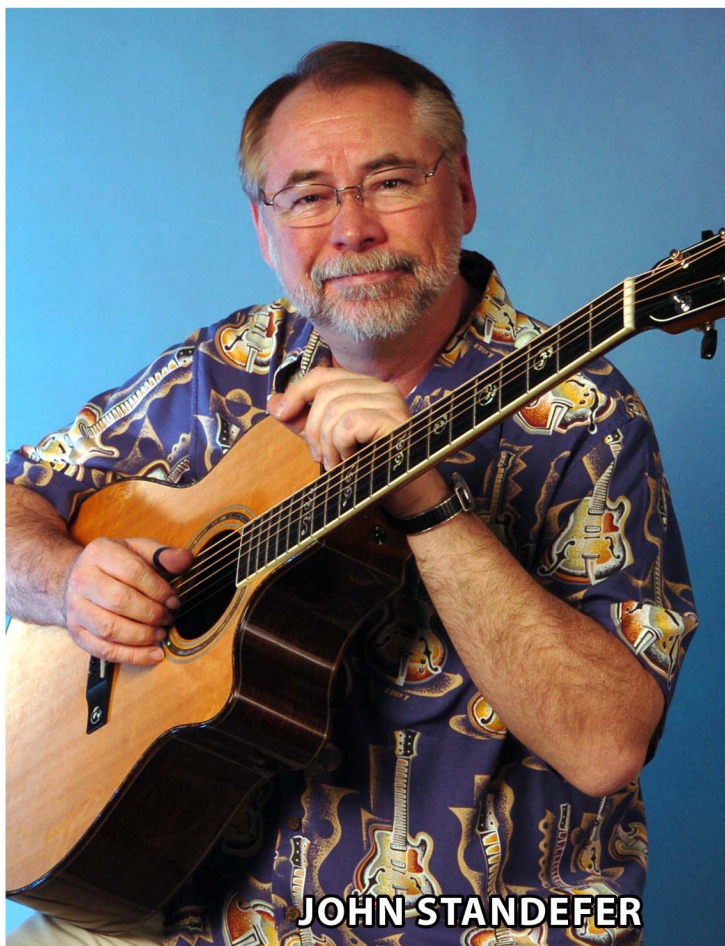

IN CONCERT

SUNDAY JULY 19 7:00 PM

An evening of music with two acclaimed masters of guitar

John Standefer is the 2002 USA National Fingerstyle Guitar champion. He is a touring performer, recording artist, and originator of the Praise Guitar Workshop which has helped thousands of guitarists to make better music. John's styles include pop, jazz, and Brazilian.

Pat Kirtley is a recording artist, composer, touring musician, and 1995 USA National Fingerstyle Guitar champion. He has produced five acclaimed CD's, and numerous videos of his music, which is aired on nationwide media.

Share an intimate evening of music with John and Pat as they play individually and together. They will perform selections from their album "Brazilian Guitar" and a variety of styles from jazz to down home country. Don't miss this show if you love great instrumental music!